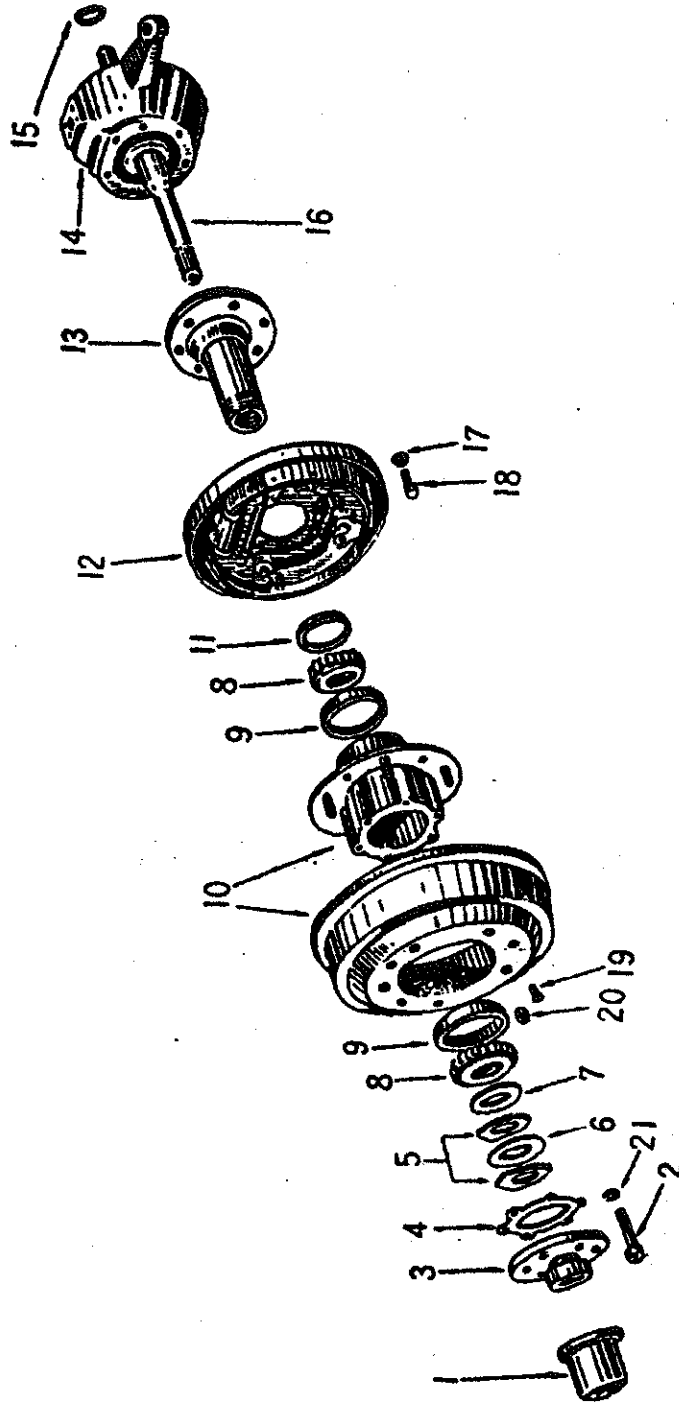

FRONT WHEEL AND
ATTACHING PARTS

Key	Parts No.	Nomenclature	No. Req'd

FRONT WHEEL AND ATTACHING PARTS (Continued)

12	J-807281	Brake, front, ass'y L.H.	1
	J-807282	Brake, front, ass'y R.H.	1
13	J-649782	Spindle and bushing, wheel bearing ass'y	2
14	J-805784	Knuckle and arm, steering L.H.	1
	J-805783	Knuckle and arm, steering R.H.	1
15	J-649769	Washer, thrust, axle shaft	2
16	J-800612	Kit, shaft and universal joint R.H.	1
		Consists of:	
	J-649772	1 Shaft and universal joint R.H.	
	J-649783	1 Bushing, wheel bearing spindle	
	J-649784	1 Gasket, drive flange	
17	J-GM-120382	Lockwasher (Front brake to steering knucle)	12
18	J-A-877	Bolt, hex. hd. (Front brake to steering knucle)	12
19	J-GM-137991	Screw, ctsk. hd.	6
20	J-636035	Nut, hex. L.H.T. wheel hub bolt	5
	J-635516	Nut, hex. R.H.T. wheel hub bolt	5
21	J-GM-103321	Lockwasher	12

REAR WHEEL AND ATTACHING PARTS

1	JM02473	Oil seal, axle shaft carrier end	2
2	J-52799	Cone and roller, rear axle shaft bearing	2
3	J-52800	Cup, rear axle shaft bearing	2
4	JM02644	Shim set, rear axle shaft bearing	1
		Consists of:	
	JM02356	2 Shim, 0.13 mm thick	
	JM02357	3 Shim, 0.25 mm thick	
	JM02358	2 Shim, 0.75 mm thick	
5	J-802887	Retainer, axle shaft bearing	2
6	J-807284	Brake, rear ass'y R.H.	1
	J-807283	Brake, rear ass'y L.H.	1
7	J-640886	Gasket, rear brake grease protector	4