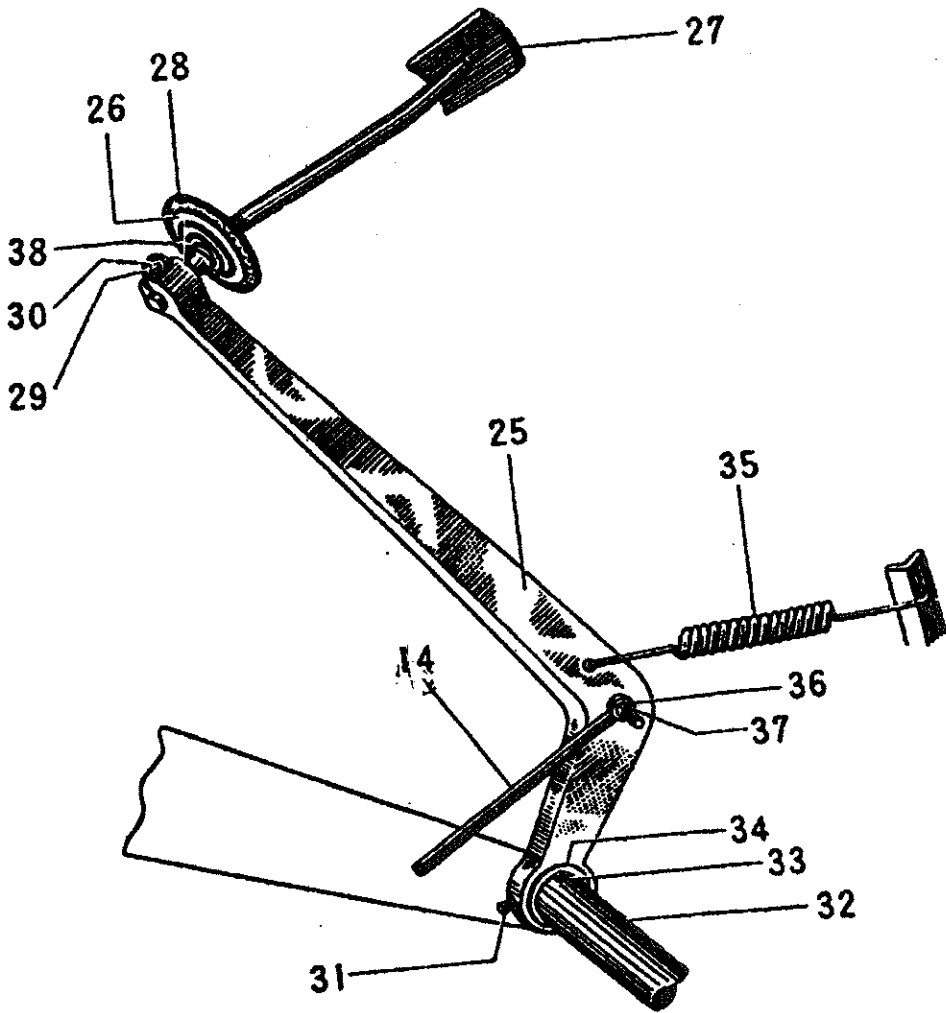

HYDRAULIC BRAKE SYSTEM

RH 12
MA 305300

Key	Parts No.	Nomenclature	No. Req'd
<u>HYDRAULIC BRAKE SYSTEM</u>			
1	J-807356	Cylinder, front wheel brake ass'y	2
2	J-A-1488	Pipe, brake (Front wheel cylinder to axle hose)	2
3	J-A-15802	Hose, front axle pipe to front brake pipe	2
4	J-801394	Pipe, brake, ass'y (Tee to front brake hose R.H.)	1
5	J-A-1378	Clip, under front axle cover bolt	2
6	J-804201	Clip, brake pipe to axle housing	3
7	J-A-15801	Hose, master cylinder pipe to front brake pipe	1
8	J-A-8848	Spacer, front axle tee to axle bracket	1
9	J-801393	Pipe, brake ass'y (Tee to front brake hose L.H.)	1
10	J-637432	Tee, axle brake pipe	2
11	J-647915	Pipe, brake, ass'y (Master cylinder to front hose)	1
12	J-806162	Shield, master cylinder, ass'y	1
13	J-647283	Boot, master cylinder	1
14	J-647606	Bolt, eye, master cylinder to pedal	1
15	J-647544	Pipe, brake, ass'y (Master cylinder to rear hose)	1
16	J-805223	Cylinder, master, ass'y	1
17	J-645539	Clip, brake pipes to frame	4
18	J-807357	Cylinder, rear wheel brake, ass'y	2
19	J-640942	Pipe, brake, ass'y (Tee to left rear brake)	1
20	J-640943	Pipe, brake, ass'y (Tee to right rear brake)	1
21	J-QM-125912	Clip, under rear axle cover bolt	1
22	J-A-15803	Hose, rear brake ass'y (A307173)	1
23	J-637427	Clip, spring lock "U" type	6
24	J-637426	Gasket, brake hose to brake and axle tee	2
25	J-800527	Pedal, brake ass'y	1
26	J-A-6360	Washer, pedal shank draft pad	1
27	J-905860	Pad, brake pedal, ass'y	1
28	J-807208	Pad, draft pedal shank	1