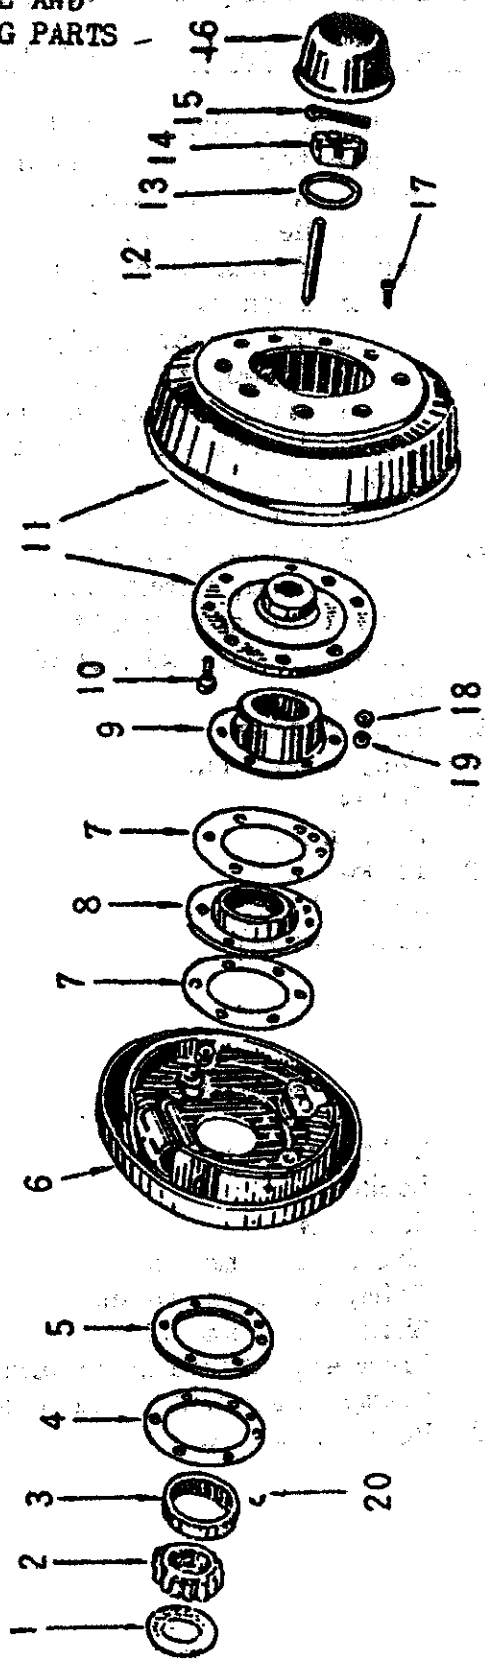

Key	Parts No.	Nomenclature	No. Req'd

FRONT WHEEL AND ATTACHING PARTS (Continued)

12	J-807281	Brake, front, ass'y L.H.	1
	J-807282	Brake, front, ass'y R.H.	1
13	J-649782	Spindle and bushing, wheel bearing ass'y	2
14	J-805784	Knuckle and arm, steering L.H.	1
	J-805783	Knuckle and arm, steering R.H.	1
15	J-649769	Washer, thrust, axle shaft	2
16	J-800612	Kit, shaft and universal joint R.H.	1
		Consists of:	
	J-649772	1 Shaft and universal joint R.H.	
	J-649783	1 Bushing, wheel bearing spindle	
	J-649784	1 Gasket, drive flange	
17	J-GM-120382	Lockwasher (Front brake to steering knucle)	12
18	J-A-877	Bolt, hex. hd. (Front brake to steering knucle)	12
19	J-GM-137991	Screw, ctsk. hd.	6
20	J-636035	Nut, hex. L.H.T. wheel hub bolt	5
	J-635516	Nut, hex. R.H.T. wheel hub bolt	5
21	J-GM-103321	Lockwasher	12

REAR WHEEL AND ATTACHING PARTS

1	JM02473	Oil seal, axle shaft carrier end	2
2	J-52799	Cone and roller, rear axle shaft bearing	2
3	J-52800	Cup, rear axle shaft bearing	2
4	JM02644	Shim set, rear axle shaft bearing	1
		Consists of:	
	JM02356	2 Shim, 0.13 mm thick	
	JM02357	3 Shim, 0.25 mm thick	
	JM02358	2 Shim, 0.75 mm thick	
5	J-802887	Retainer, axle shaft bearing	2
6	J-807284	Brake, rear ass'y R.H.	1
	J-807283	Brake, rear ass'y L.H.	1
7	J-640886	Gasket, rear brake grease protector	4

REAR WHEEL AND
ATTACHING PARTS