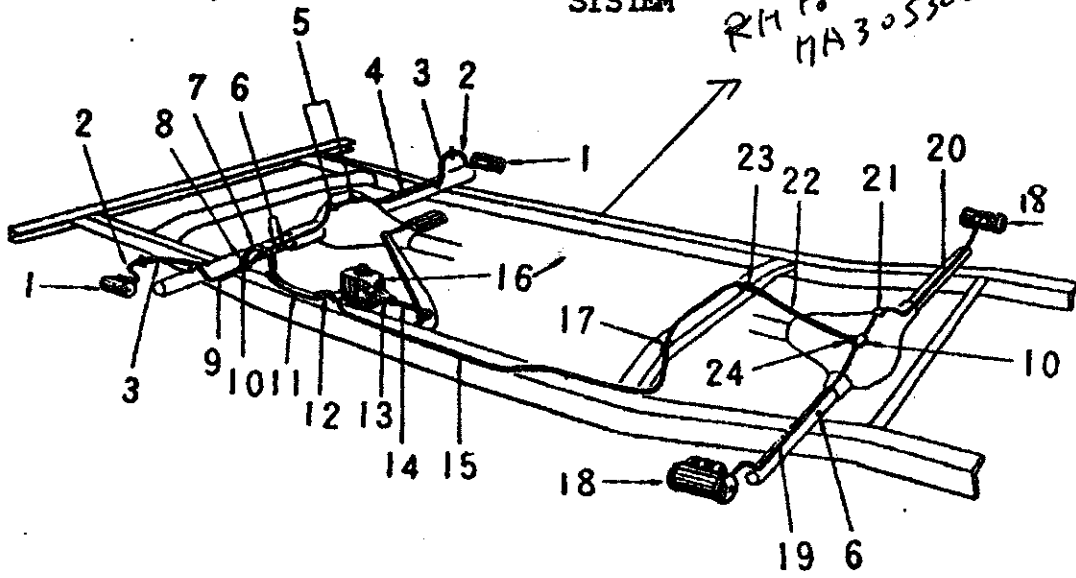

HYDRAULIC BRAKE SYSTEM

RH 12
MA 305300

Key	Parts No.	Nomenclature	No. Req'd
<u>HYDRAULIC BRAKE SYSTEM</u>			
1	J-807356	Cylinder, front wheel brake ass'y	2
2	J-A-1488	Pipe, brake (Front wheel cylinder to axle hose)	2
3	J-A-15802	Hose, front axle pipe to front brake pipe	2
4	J-801394	Pipe, brake, ass'y (Tee to front brake hose R.H.)	1
5	J-A-1378	Clip, under front axle cover bolt	2
6	J-804201	Clip, brake pipe to axle housing	3
7	J-A-15801	Hose, master cylinder pipe to front brake pipe	1
8	J-A-8848	Spacer, front axle tee to axle bracket	1
9	J-801393	Pipe, brake ass'y (Tee to front brake hose L.H.)	1
10	J-637432	Tee, axle brake pipe	2
11	J-647915	Pipe, brake, ass'y (Master cylinder to front hose)	1
12	J-806162	Shield, master cylinder, ass'y	1
13	J-647283	Boot, master cylinder	1
14	J-647606	Bolt, eye, master cylinder to pedal	1
15	J-647544	Pipe, brake, ass'y (Master cylinder to rear hose)	1
16	J-805223	Cylinder, master, ass'y	1
17	J-645539	Clip, brake pipes to frame	4
18	J-807357	Cylinder, rear wheel brake, ass'y	2
19	J-640942	Pipe, brake, ass'y (Tee to left rear brake)	1
20	J-640943	Pipe, brake, ass'y (Tee to right rear brake)	1
21	J-QM-125912	Clip, under rear axle cover bolt	1
22	J-A-15803	Hose, rear brake ass'y (A307173)	1
23	J-637427	Clip, spring lock "U" type	6
24	J-637426	Gasket, brake hose to brake and axle tee	2
25	J-800527	Pedal, brake ass'y	1
26	J-A-6360	Washer, pedal shank draft pad	1
27	J-905860	Pad, brake pedal, ass'y	1
28	J-807208	Pad, draft pedal shank	1