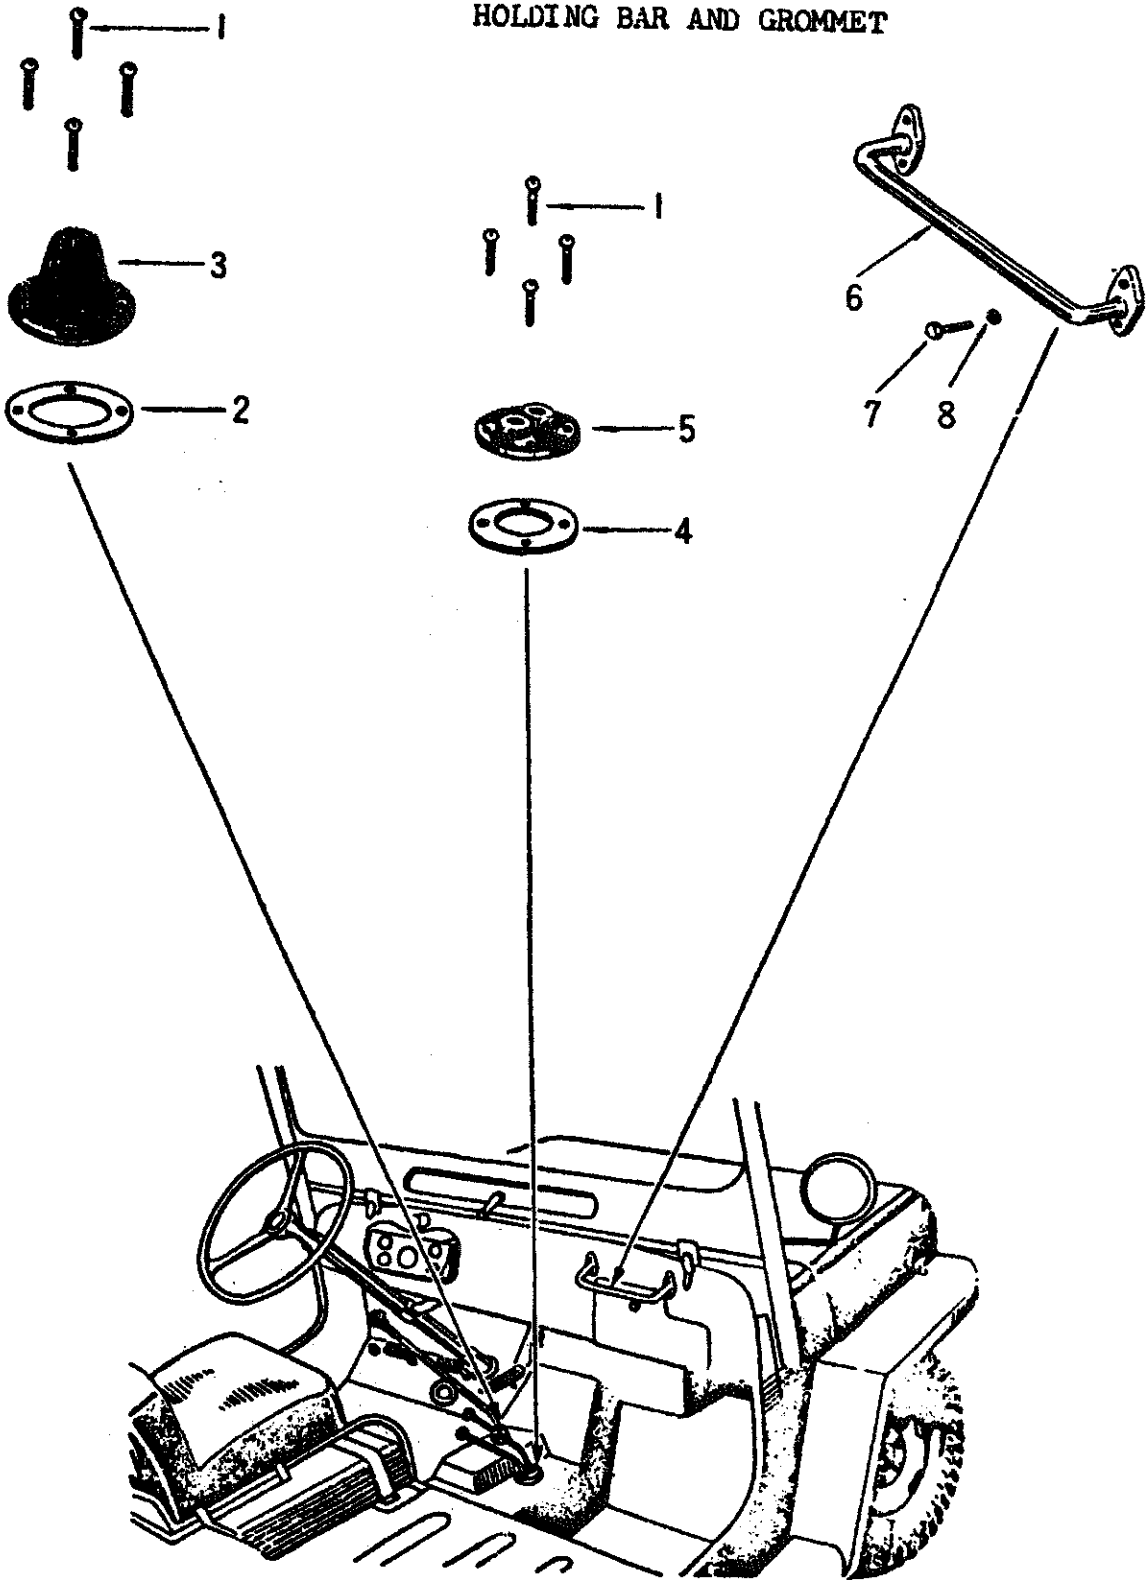

HOLDING BAR AND GROMMET