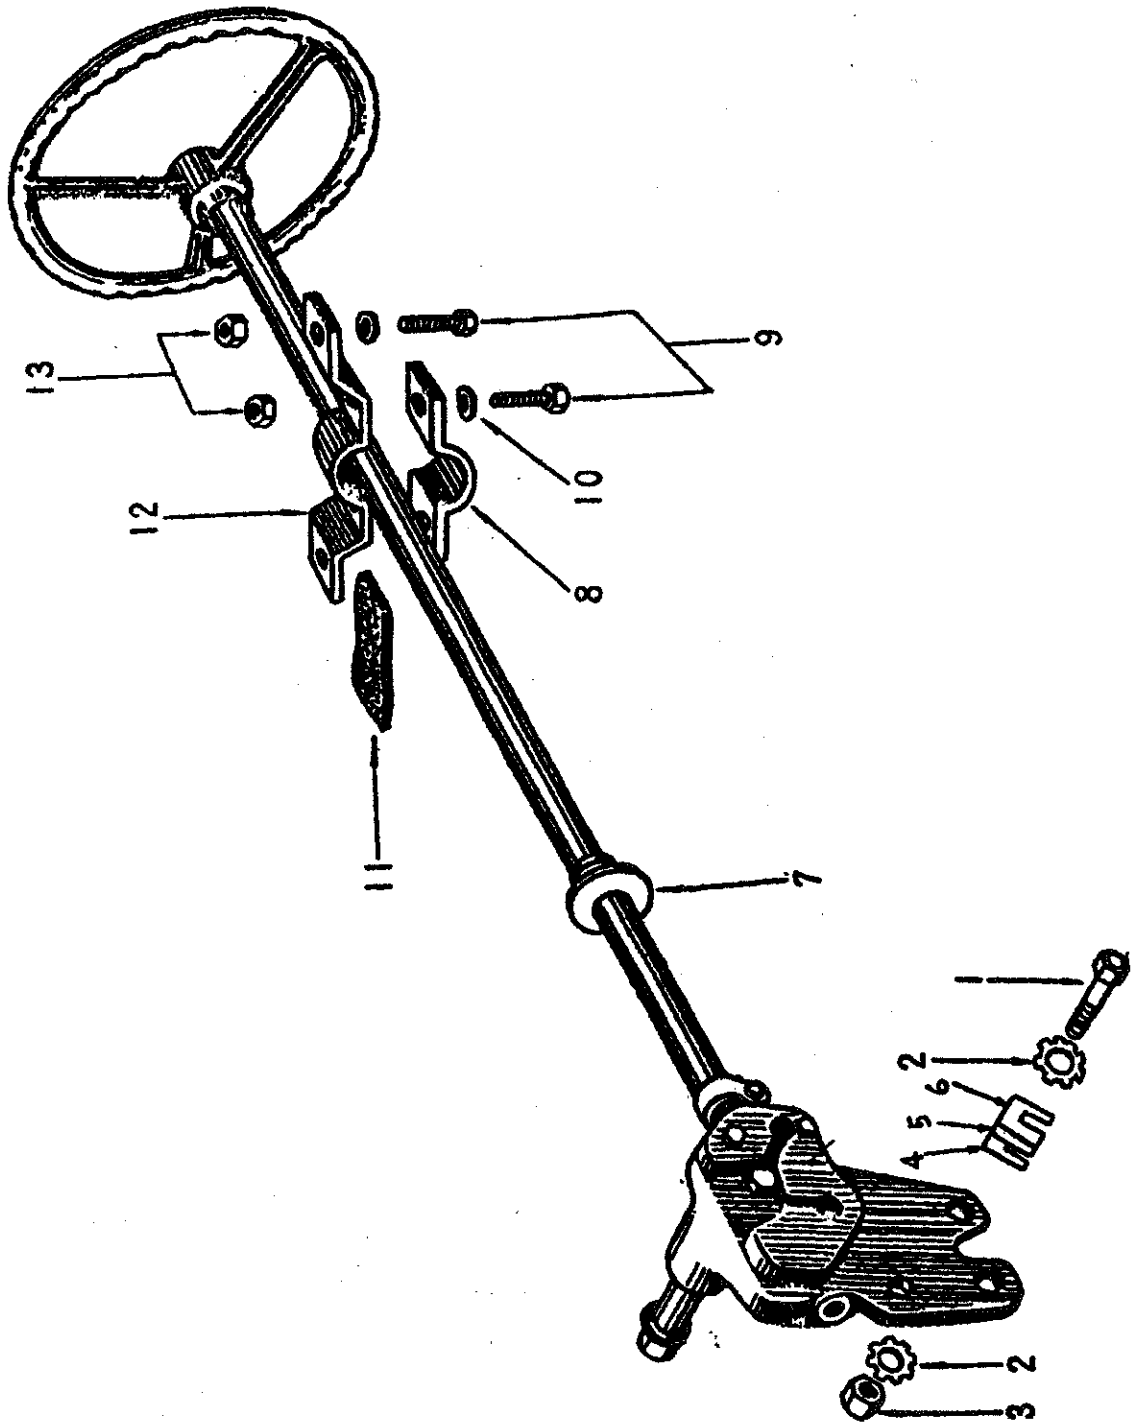

Key	Parts No.	Nomenclature	No. Req'd
<u>REAR WHEEL AND ATTACHING PARTS (Continued)</u>			
8	J-646239	Retainer, grease, axle shaft ass'y	2
9	J-640888	Protector, grease, rear brake	2
10	J-649878	Bolt, hex. hd. R.H.	5
	J-649877	Bolt, hex. hd. L.H.	5
11	J-801708	Hub and drum ass'y, rear wheel R.H.	1
		Consists of:	
	J-801709	1 Hub, rear ass'y	
	J-GM-137991	3 Screw, fl. hd.	
	J-808769	1 Drum, front and rear wheel brake	
	J-801707	Hub and drum ass'y, rear wheel L.H.	1
		Consists of:	
	J-801709	1 Hub, rear ass'y	
	J-GM-137991	3 Screw, fl. hd.	
	J-808769	1 Drum, front and rear wheel brake	
12	J-636374	Key, rear axle shaft	2
13	J-640945	Washer, rear axle shaft	2
14	J-636344	Nut, hex.	2
15	J-GM-137204	Pin, cotter	2
16	J-641920	Cap, wheel hub	2
17	J-GM-137991	Screw	6
18	J-909393	Nut, hex.	12
19	J-GM-120382	Lockwasher	12
20	JM02119	Bolt, hex. hd.	12
	JM01255	Disc, wheel	2

STEERING

1	J-GM-124155	Bolt, hex. hd.	3
2	J-GM-178571	Lockwasher	6
3	J-GM-120370	Nut, hex.	3
4	J-809723	Shim, 0.25 mm thick	As req'd
5	J-803203	Shim, 1.00 mm thick	As req'd
6	J-803202	Shim, 3.20 mm thick	As req'd
7	J-666524	Grommet, steering column	1
8	J-A-1276	Clamp, steering column support	1
9	J-GM-120741	Bolt, hex. hd.	4

STEERING